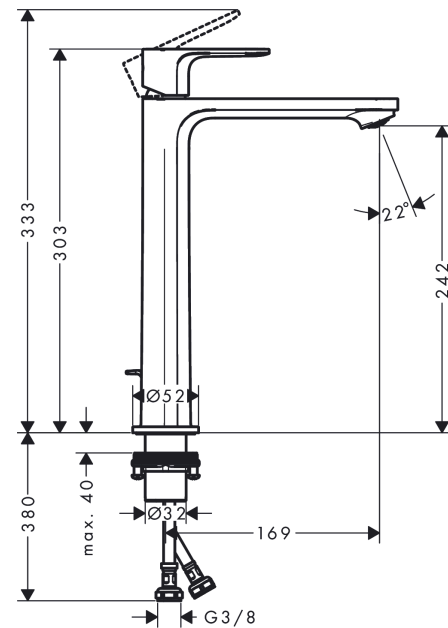

#### product features

- consists of: single lever basin mixer, waste set
- ComfortZone 240
- projection: 169 mm
- spout height: 242 mm
- spray type: normal spray
- maximum flow rate at 3 bar: 5 l/min
- ceramic cartridge
- temperature limitation adjustable
- suitable for continuous flow water heaters
- pop-up waste set G 1¼
- material waste set: synthetic
- connection type: G ¾ connections
- connection dimension: DN15
- cold water in middle position

### Scale drawing

**Rebris S**

**Single lever basin mixer 240 CoolStart for washbowls with pop-up waste set**

Surfaces: **Chrome** Article Number: **72580000**

**Flowchart**

**Rebris S**

**Single lever basin mixer 240 CoolStart for washbowls with pop-up waste set**

Surfaces: **Chrome** Article Number: **72580000**

**Exploded Drawing**

Year of production: >06/22

### Spare part list

Year of production: >06/22

Pos.	Description	Article Number	Price	PU
1	handle	94642000	€ 44,63	1
2	screw cover	95704000	€ 3,21	1
3	hollow set screw M6x10 DIN 916	96029000	€ 3,21	1
4	flange	98863000	€ 44,63	1
5	nut	98864000	€ 35,94	1
6	O-ring 24x2	98388000	€ 3,21	1
7	O-ring 27x1,5	92527000	€ 11,31	1
8	O-ring 25x1,5	98146000	€ 3,21	1
9	cartridge, assy	95973001	€ 70,57	1
10	seal	98865000	€ 28,20	1
11	adapter for cartridge	98866000	€ 28,20	1
12	O-ring 23x2	98398000	€ 3,21	1
13	aerator M24x1 (5 l/min)	94364000	€ 8,45	1
14	fixing set (Ø 32)	13961000	€ 22,37	1
15	lever collar	97548000	€ 3,21	1
16	connection hose 600 mm M8x0,75 G3/8	96556000	€ 22,37	1
17	O-ring 6,6x1,6	93019000	€ 3,21	1
18	pull rod	96657000	€ 11,31	1
a	pop up waste	92168000	€ 35,94	1
b	fixation extension 35 mm	13898000	€ 70,57	1
c	lever arm 340mm (ball-Ø12mm)	96324000	€ 22,37	1