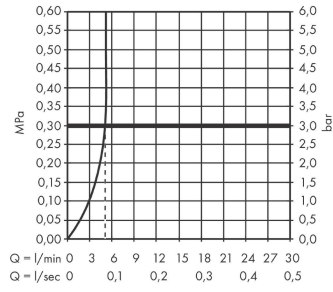

### Scale drawing

**Rebris S**

**Single lever basin mixer 240 CoolStart for washbowls with pop-up waste set**

Surfaces: **Chrome** Article Number: **72580000**

**Flowchart**

**Rebris S**

**Single lever basin mixer 240 CoolStart for washbowls with pop-up waste set**