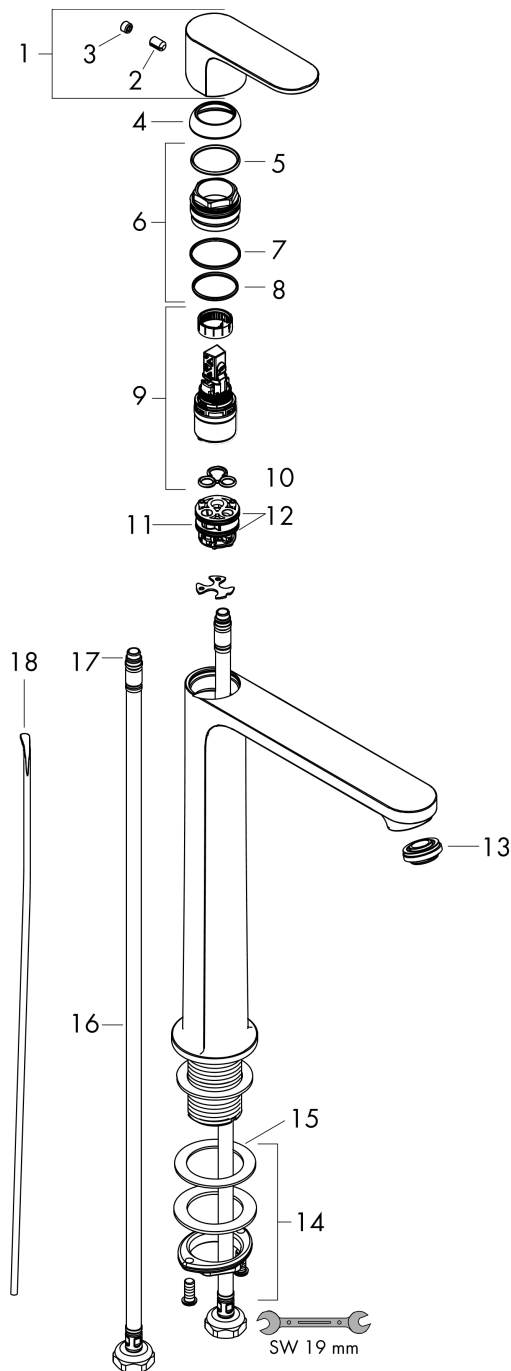

#### product features

- consists of: single lever basin mixer, waste set
- ComfortZone 240
- projection: 169 mm
- spout height: 242 mm
- spray type: normal spray
- maximum flow rate at 3 bar: 5 l/min
- ceramic cartridge
- temperature limitation adjustable
- suitable for continuous flow water heaters
- pop-up waste set G 1¼
- material waste set: synthetic
- connection type: G ¾ connections
- connection dimension: DN15
- cold water in middle position

### Scale drawing

**Rebris S**

**Single lever basin mixer 240 CoolStart for washbowls with pop-up waste set**

Surfaces: **Chrome** Article Number: **72580000**

**Flowchart**

**Rebris S**

**Single lever basin mixer 240 CoolStart for washbowls with pop-up waste set**

Surfaces: **Chrome** Article Number: **72580000**

**Exploded Drawing**

Year of production: >06/22

### Spare part list

Year of production: >06/22

Pos.	Description	Article Number	Price	PU
1	handle	94642000	€ 44,63	1
2	screw cover	95704000	€ 3,21	1
3	hollow set screw M6x10 DIN 916	96029000	€ 3,21	1
4	flange	98863000	€ 44,63	1
5	nut	98864000	€ 35,94	1
6	O-ring 24x2	98388000	€ 3,21	1
7	O-ring 27x1,5	92527000	€ 11,31	1
8	O-ring 25x1,5	98146000	€ 3,21	1
9	cartridge, assy	95973001	€ 70,57	1
10	seal	98865000	€ 28,20	1
11	adapter for cartridge	98866000	€ 28,20	1
12	O-ring 23x2	98398000	€ 3,21	1
13	aerator M24x1 (5 l/min)	94364000	€ 8,45	1
14	fixing set (Ø 32)	13961000	€ 22,37	1
15	lever collar	97548000	€ 3,21	1
16	connection hose 600 mm M8x0,75 G3/8	96556000	€ 22,37	1
17	O-ring 6,6x1,6	93019000	€ 3,21	1
18	pull rod	96657000	€ 11,31	1
a	pop up waste	92168000	€ 35,94	1
b	fixation extension 35 mm	13898000	€ 70,57	1
c	lever arm 340mm (ball-Ø12mm)	96324000	€ 22,37	1